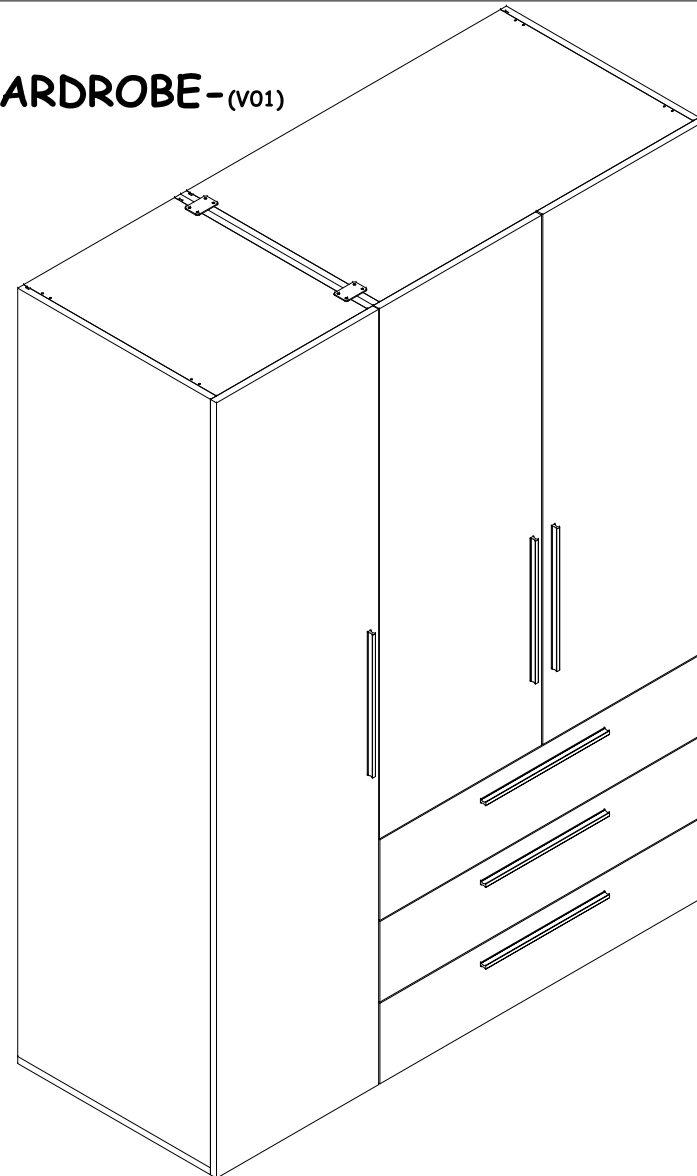

Montaj Talimatı (Assembly Instruction) -1

NEO - DRESSING TABLE-SINGLE DOOR WARDROBE&2 DOORS WARDROBE-(v01)

Dressing table in accessory bag		2 Doors wardrobe in accessory bag			
optional		optional			
4		4			

Montaj Talimatı (Assembly Instruction) -2

NEO - DRESSING TABLE-SINGLE DOOR WARDROBE&2 DOORS WARDROBE-(v01)

!See Drawing Assembly!

Montaj Talimatı (Assembly Instruction) -3

NEO - DRESSING TABLE-SINGLE DOOR WARDROBE&2 DOORS WARDROBE-(v01)