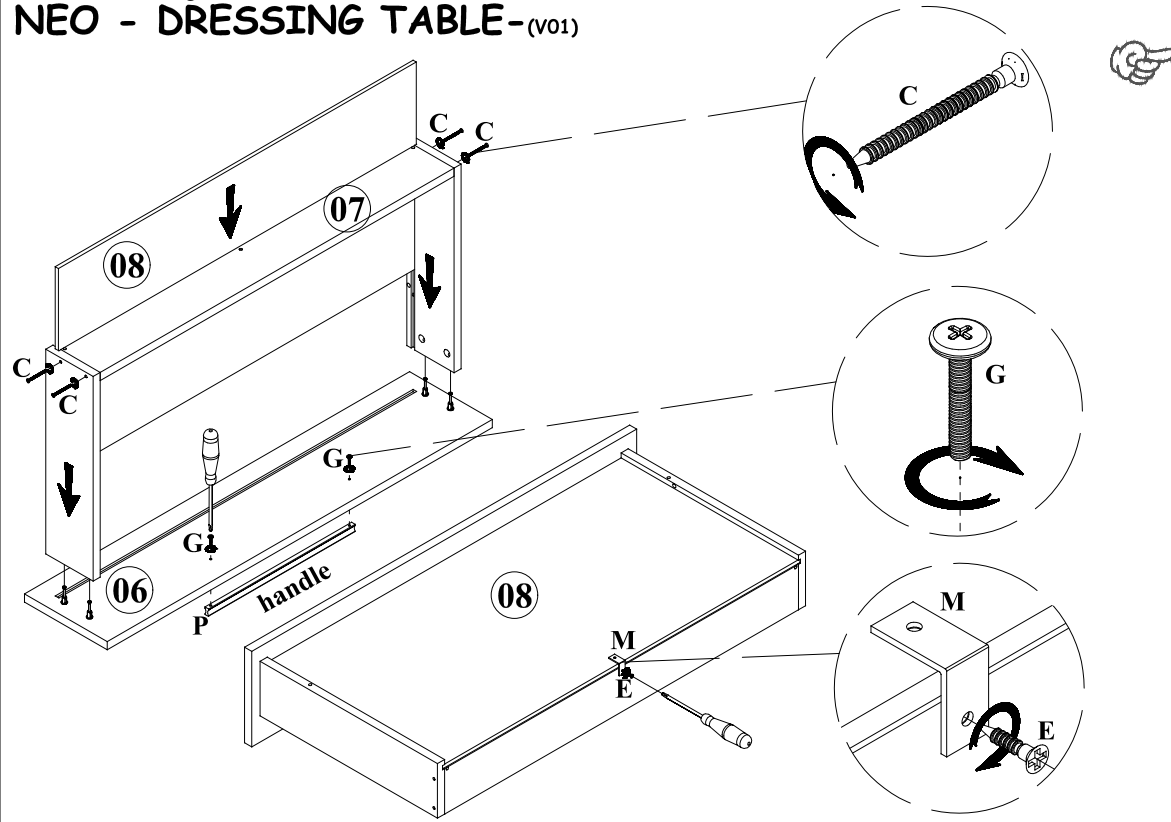

Montaj Talimatı (Assembly Instruction) -4

NEO - DRESSING TABLE-(v01)

!See Drawing Assembly!