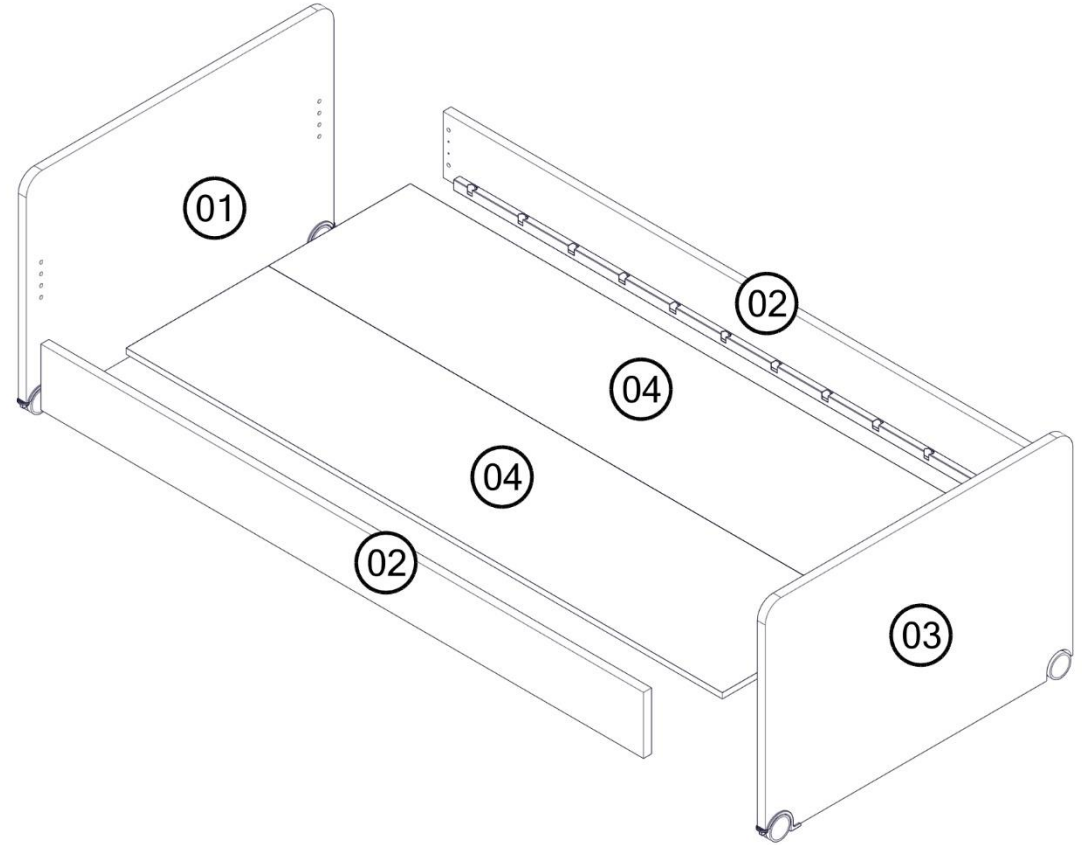

NEO Headboard and Bedframe

Assembly Instructions

NEO Karyola

Montaj Talimatı

Pz3

PEOPLE NEEDED REQUIRED TOOL

Package Includes
Paket İeriđi

Headboard and Bedframe Size 90X190 Parts

N	L (mm)	W (mm)	T (mm)
01	646.00	970.00	25.00
02	1900.00	180.00	25.00
03	646.00	970.00	25.00
04	1810.00	453.50	17.00

1

2

3

4