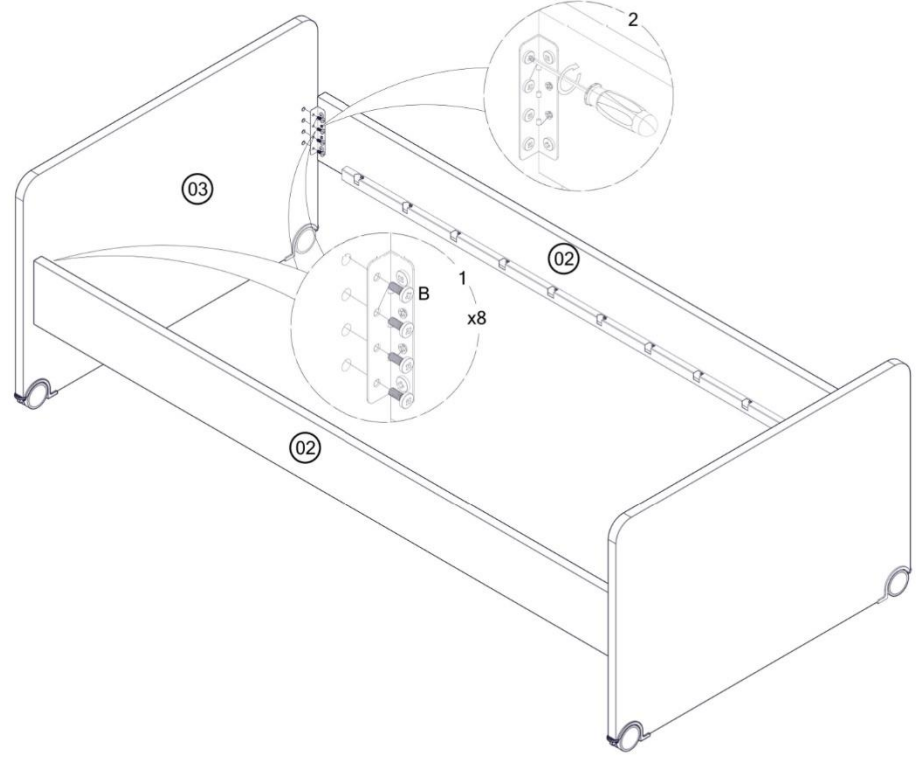

NEO Headboard and Bedframe

Assembly Instructions

NEO Karyola

Montaj Talimatı

Pz3

PEOPLE NEEDED REQUIRED TOOL

Package Includes
Paket İeriđi

Headboard and Bedframe Size 90X190 Parts

N	L (mm)	W (mm)	T (mm)
01	646.00	970.00	25.00
02	1900.00	180.00	25.00
03	646.00	970.00	25.00
04	1810.00	453.50	17.00

1

2

3

4