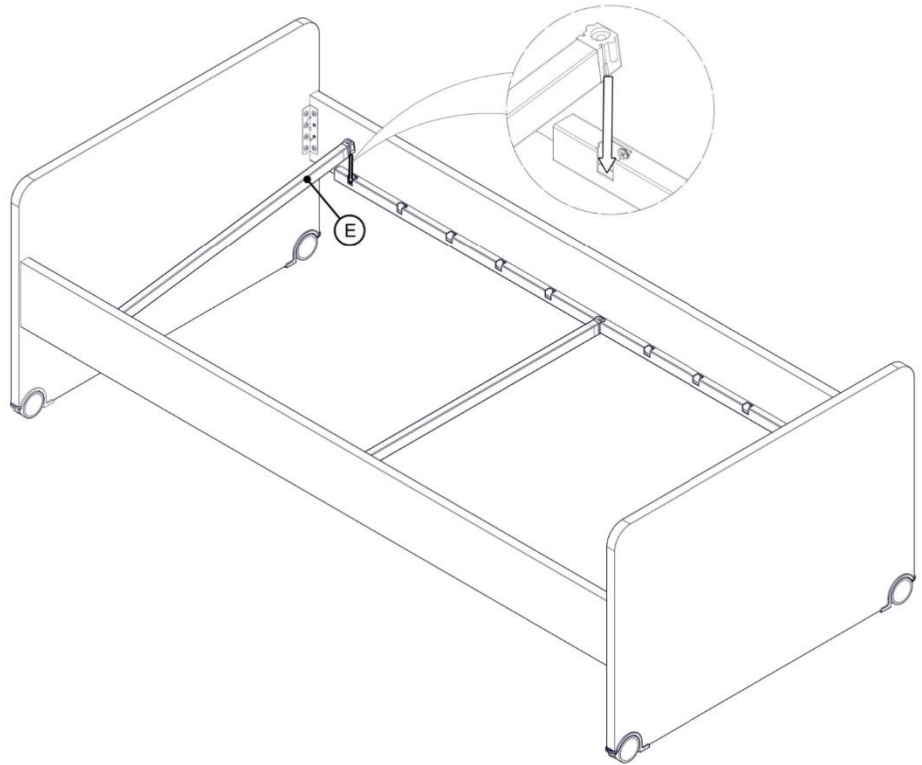

NEO Headboard and Bedframe

Assembly Instructions

NEO Karyola

Montaj Talimatı

Pz3

PEOPLE NEEDED REQUIRED TOOL

Package Includes
Paket İeriđi

Headboard and Bedframe Size 90X190 Parts

N	L (mm)	W (mm)	T (mm)
01	646.00	970.00	25.00
02	1900.00	180.00	25.00
03	646.00	970.00	25.00
04	1810.00	453.50	17.00

1

2

3

4