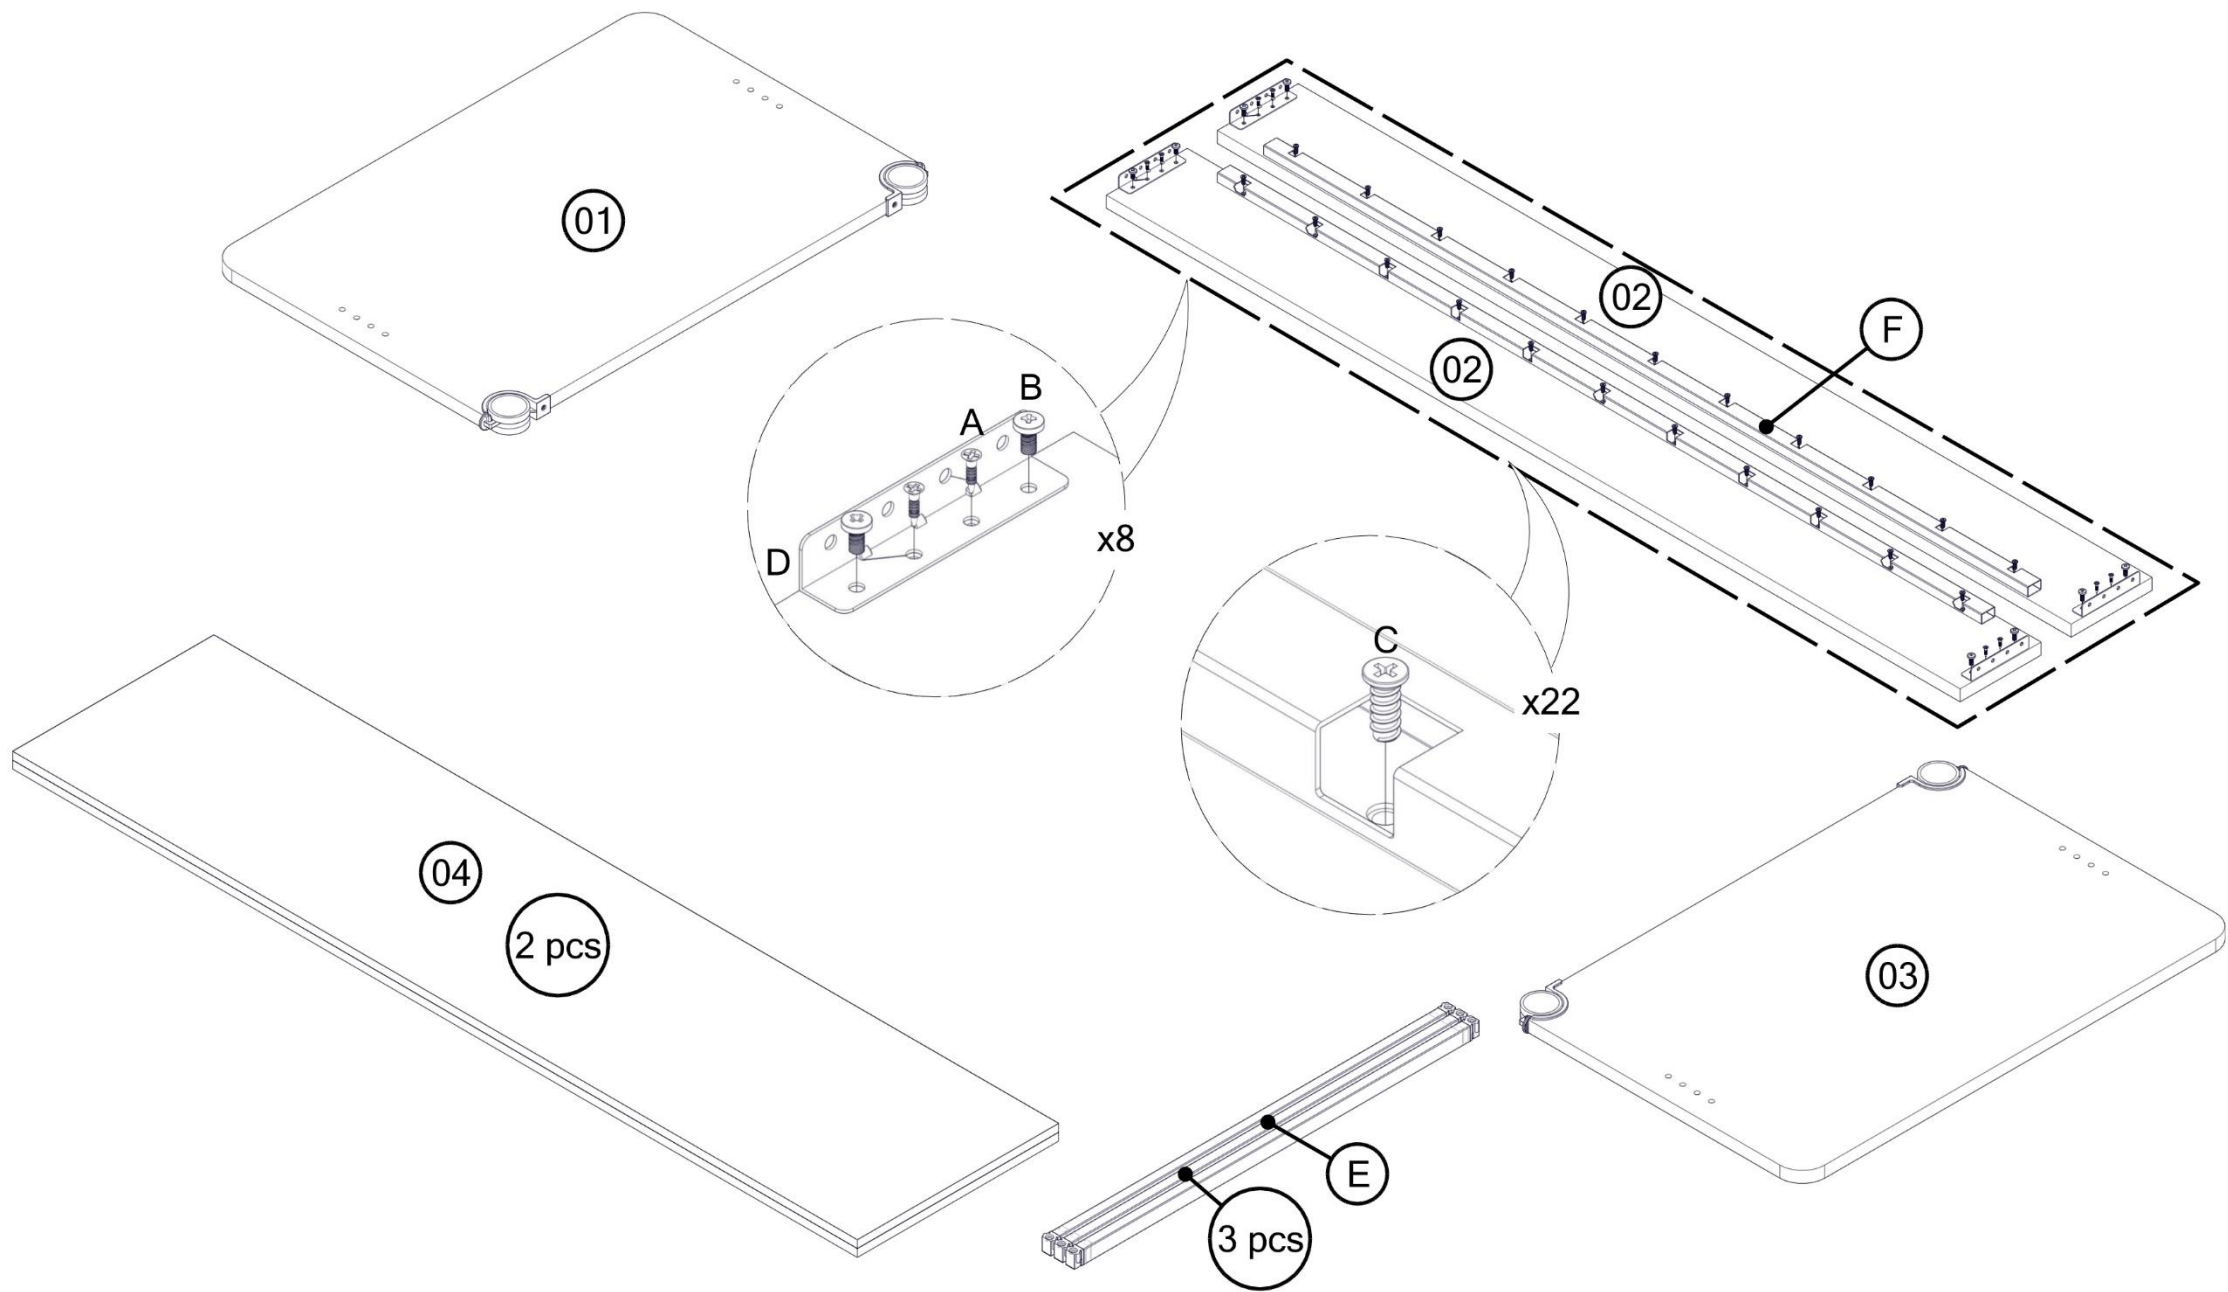

NEO Headboard and Bedframe

Assembly Instructions

NEO Karyola

Montaj Talimatı

Pz3

PEOPLE NEEDED REQUIRED TOOL

Package Includes
Paket İeriđi

Headboard and Bedframe Size 90X190 Parts

N	L (mm)	W (mm)	T (mm)
01	646.00	970.00	25.00
02	1900.00	180.00	25.00
03	646.00	970.00	25.00
04	1810.00	453.50	17.00

1

2

3

4