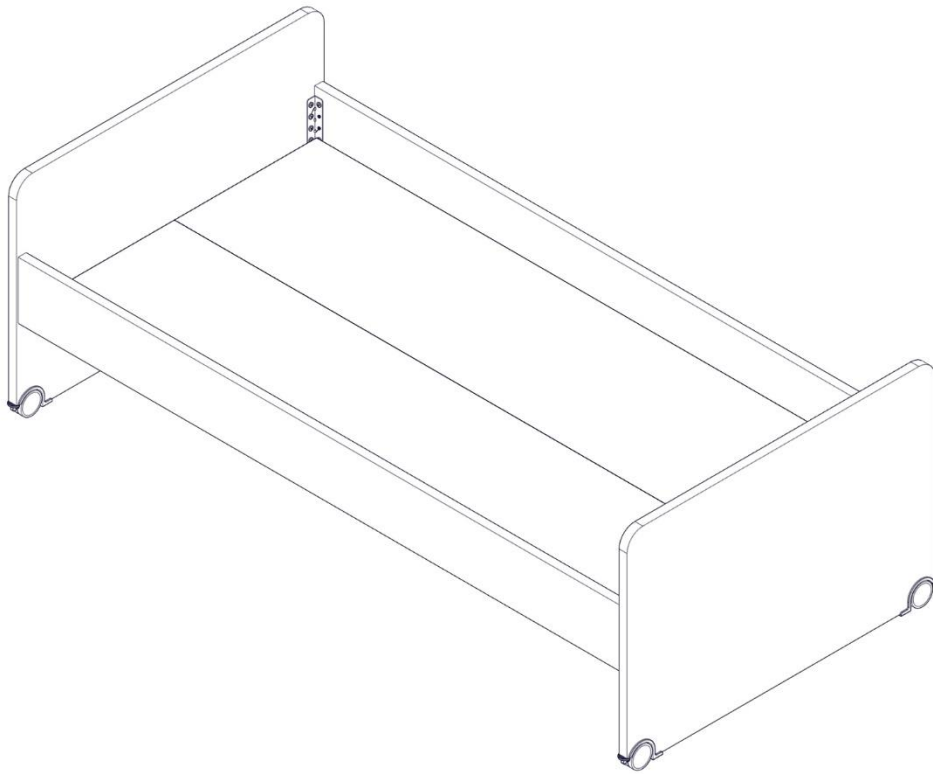

NEO Headboard and Bedframe

Assembly Instructions

NEO Karyola

Montaj Talimatı

Pz3

PEOPLE NEEDED REQUIRED TOOL

Package Includes
Paket İeriđi

Headboard and Bedframe Size 90X190 Parts

N	L (mm)	W (mm)	T (mm)
01	646.00	970.00	25.00
02	1900.00	180.00	25.00
03	646.00	970.00	25.00
04	1810.00	453.50	17.00

1

2

3

4