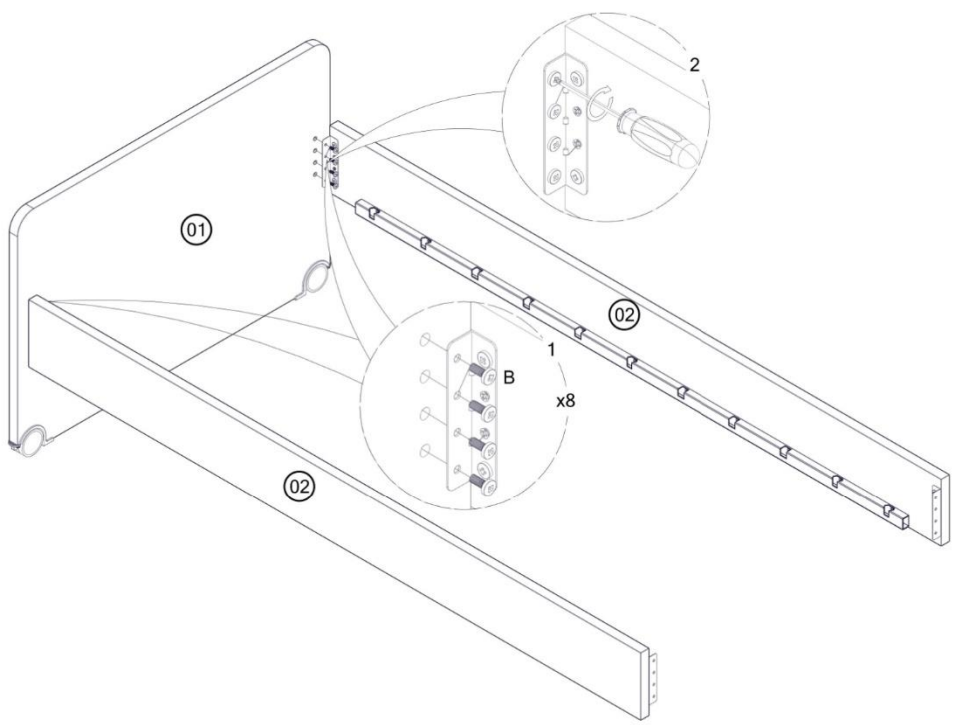

NEO Headboard and Bedframe

Assembly Instructions

NEO Karyola

Montaj Talimatı

Pz3

PEOPLE NEEDED REQUIRED TOOL

Package Includes
Paket İeriđi

Headboard and Bedframe Size 90X190 Parts

N	L (mm)	W (mm)	T (mm)
01	646.00	970.00	25.00
02	1900.00	180.00	25.00
03	646.00	970.00	25.00
04	1810.00	453.50	17.00

1

2

3

4